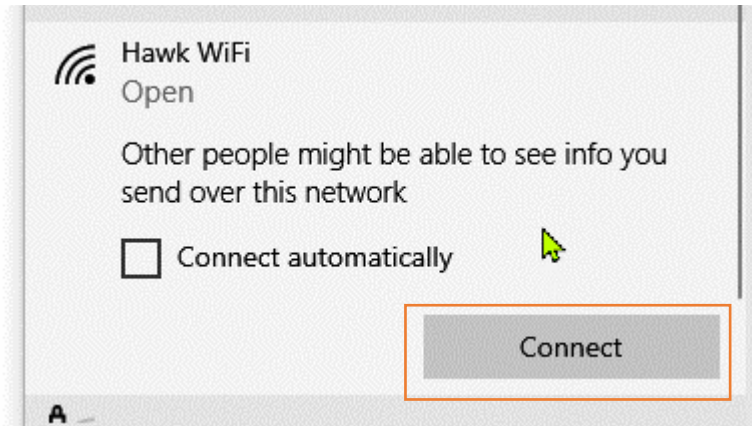

YCCC Campus Wireless Network Access

The name of the wireless network is Hawk WiFi.

To connect, click or tap the Connect button. Your web browser will open to the screen below. Check the check box and click or tap Continue to the Internet. You will then have internet access while on campus. You may need to repeat this process every week.

Welcome to Hawk WiFi

Welcome to HAWK WIFI provided by York County Community College.

You must consent to the following to access the internet.

By accepting this agreement and accessing the wireless network, you acknowledge that you are of legal age, you have read and understood, and agree to be bound by this agreement.